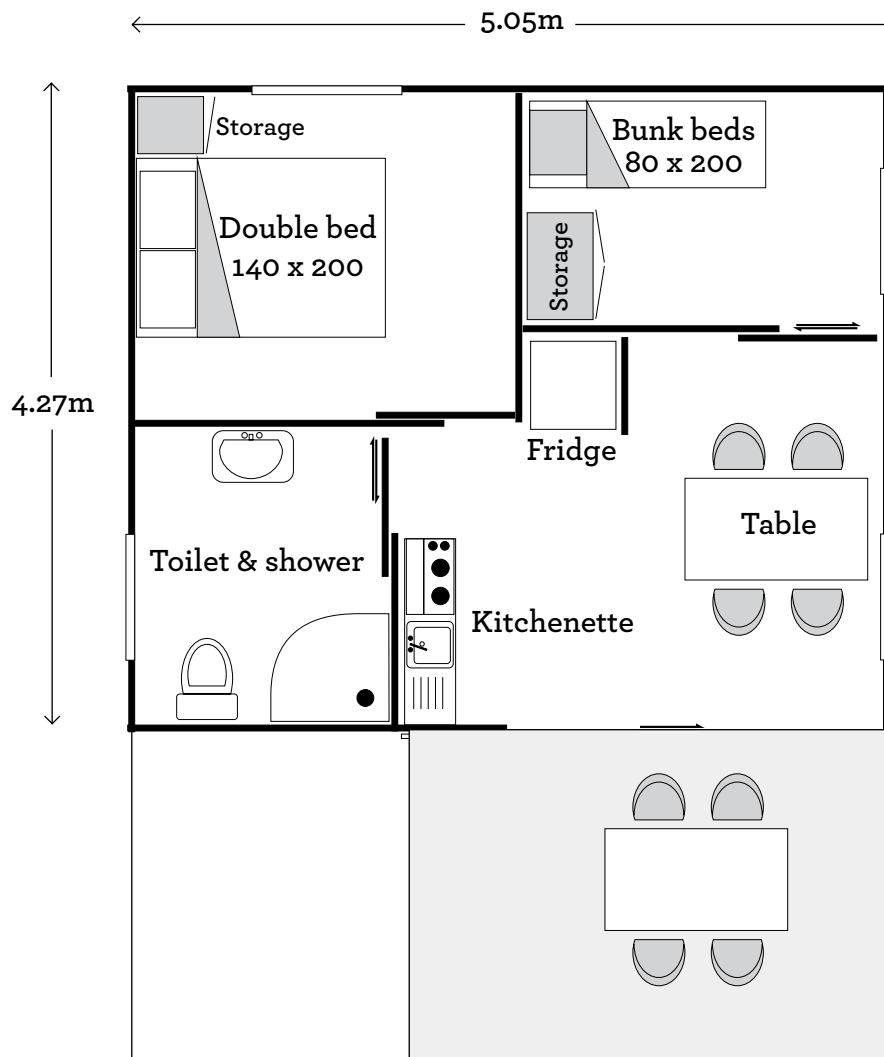

Semi-covered terrace 2.36 x 5.05m